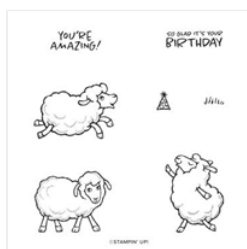

Supply List

Peggy Noe

peggy@prettypapercards.com

<http://prettypapercards.com>

[Counting Sheep
Cling Stamp Set
\(English\) - 156591](#)

Price: \$0.00

[Basic White 8-1/2"
X 11" Cardstock -
159276](#)

Price: \$13.00