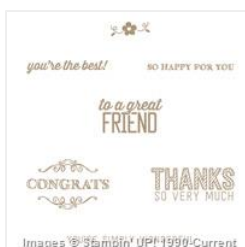

Price: \$9.75

[Something Borrowed Designer Series Paper - 137785](#)

Price: \$10.95

[Wild Wasabi Classic Stampin' Pad - 126959](#)

Price: \$6.50

[Basic Black Classic Stampin' Pad - 126980](#)

Price: \$5.95

[Simply Wonderful Clear Stamp Set - 139128](#)