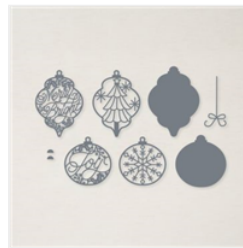

Supply List

Tara Carpenter
573-999-5051

tarabethstamps@gmail.com
tarabethstamps.blogspot.com

Bright Baubles
Cling Stamp Set -
156350

Price: \$23.00

Whimsical Trees
Cling Stamp Set
(English) - 156330

Price: \$22.00

Delicate Baubles
Dies - 156383

Price: \$35.00

Whimsy & Wonder
12" X 12" (30.5 X
30.5 Cm) Specialty
Designer Series
Paper - 156329

Sale: \$6.00

Price: \$15.00

Mossy Meadow 8-
1/2" X 11"
Cardstock -
133676

Price: \$11.50