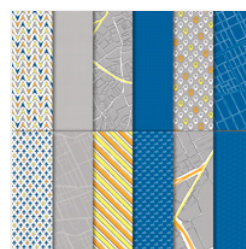

Supply List

Julie Kettlewell

julie.kettlewell@yahoo.com

www.thepaperhaven.stampinup.net

[Enjoy Life
Photopolymer
Stamp Set -
148190](#)

Price: £23.00

[Well Said Cling
Stamp Set \(En\) -
148796](#)

Price: £42.00

[Stitched Shapes
Dies - 145372](#)

Price: £28.00

[Best Route
Designer Series
Paper - 146897](#)

Price: £10.25

[Gray Granite 1/2"
\(1.3 Cm\) Textured
Weave Ribbon -
147656](#)

Price: £7.00

[Gray Granite
Classic Stampin'
Pad - 147118](#)

Price: £10.25

[Whisper White 12"
X 12" \(30.5 X 30.5
Cm\) Cardstock -
124302](#)

Price: £7.25

[Mango Melody A4
Cardstock -
147013](#)

Price: £8.75