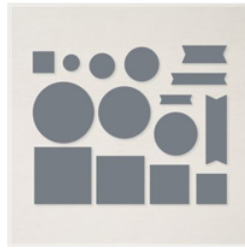

[Stylish Shapes
Dies - 159183](#)

Price: \$30.00

[Basic White 8-1/2"
X 11" Thick
Cardstock -
159229](#)

Price: \$17.00

[Peaceful Garden
12" X 12" \(30.5 X
30.5 Cm\) Glimmer
Paper - 165929](#)

Price: \$10.50