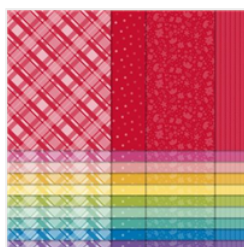

Price: \$19.00

[Granny Apple
Green 8-1/2" X 11"
Cardstock -
146990](#)

Price: \$14.00

[Granny Apple
Green Classic
Stampin' Pad -
147095](#)

Price: \$11.00

[Real Red 8-1/2" X
11" Cardstock -
102482](#)

Price: \$14.00

[Real Red Classic
Stampin' Pad -
147084](#)

Price: \$11.00

[Brights 6" X 6"
\(15.2 X 15.2 Cm\)
Designer Series
Paper - 159258](#)

Price: \$12.00

[Basic White 8-1/2"
X 11" Cardstock -
159276](#)

Price: \$13.00