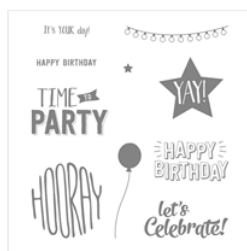

Supply List

Tina Rappe
6082899271

tinarappe@gmail.com
www.stampinstudio.com

[Confetti
Celebration Clear-Mount Stamp Set -
142034](#)

Price: \$18.00

[Confetti
Celebration Wood-Mount Stamp Set -
141510](#)

Price: \$25.00