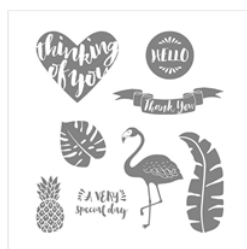

Supply List

Teresa Buchholz

(919)417-7715

teresa@stampfabulous.com

teresa@stampfabulous.com

[Jolly Friends
Photopolymer
Bundle - 143511](#)

Price: \$29.50

[Pop Of Paradise
Clear-Mount
Stamp Set -
141581](#)