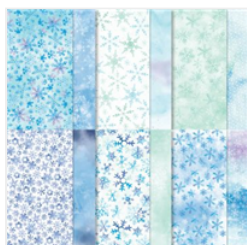

['Tis The Season 6" X 6" \(15.2 X 15.2 Cm\) Designer Series Paper - 153489](#)

Sale: \$9.20

Price: \$11.50

[Sounds Of The Season Dies - 154043](#)

Sale: \$16.80

Price: \$21.00

[Snowflake Splendor Designer Series Paper - 153512](#)