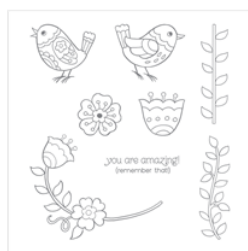

Supply List

Patti Dolan

patti@pspapercrafts.com

www.pspapercrafts.com

[Feathery Friends
Clear-Mount
Stamp Set -
144037](#)

Price: \$12.00

[Daffodil Delight 8-
1/2" X 11"
Cardstock -
119683](#)

Price: \$14.00