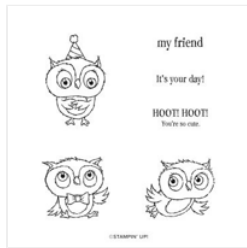

Supply List

Peggy Murwin

815-653-2216

peggymurwin@comcast.net

www.stampwithpeggy.com

[Adorable Owls Cling Stamp Set \(English\) - 160269](#)

Price: \$0.00

[Thanks A Bunch Photopolymer Stamp Set \(English\) - 160816](#)