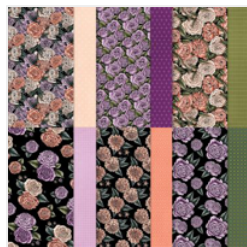

Price: \$0.00

[Dainty Flowers 12" X 12" \(30.5 X 30.5 Cm\) Designer Series Paper - 160834](#)

Price: \$0.00

[Day At The Farm 12" X 12" \(30.5 X 30.5 Cm\) Designer Series Paper - 160835](#)

Price: \$0.00

[Sending Support Cling Stamp Set \(English\) - 160822](#)

Price: \$0.00

[Favored Flowers 12" X 12" \(30.5 X 30.5 Cm\) Designer Series Paper - 160833](#)

Price: \$12.00

[In The Country Cling Stamp Set - 160828](#)

Price: \$0.00

[Beautifully Happy Photopolymer Stamp Set \(English\) - 160804](#)