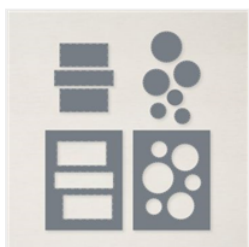

Picture This Dies -
155559

Sale: $27.20

Price: $34.00