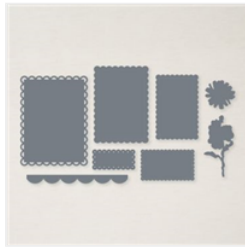

Supply List

Tina Shaw
9379026439

tinashaw2016@outlook.com
www.tinashaw.stampinup.net

Flowers Of
Friendship Bundle
(English) - 155590

Price: \$35.00

Scalloped
Contours Dies -
155560

Price: \$35.00

Fine Art Floral 12"
X 12" (30.5 X 30.5
Cm) Designer
Series Paper -
154558

Sale: \$4.60

Price: \$11.50

Flirty Flamingo 8-
1/2" X 11"
Cardstock -
141416

Price: \$10.00

Basic White 8-1/2"
X 11" Cardstock -
159276

Price: \$10.50

Ornate Floral 3D
Embossing Folder
- 152725

Sale: \$5.40