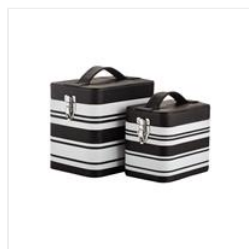

[Journey Stamp
Storage Black &
White - TO-0127](#)

Price: $39.95