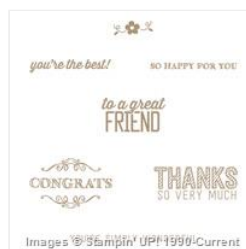

[Simply Wonderful
Clear Stamp Set -
139128](#)

Price: $0.00