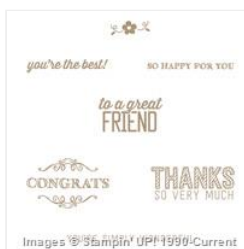

Supply List

Ann Clemmer
 (530) 761-5090
ann@stamperdog.com
www.stamperdog.com

[Groovy Love
Wood-Mount
Stamp Set -
134243](#)

Price: \$25.00

[Groovy Love
Clear-Mount
Stamp Set -
134246](#)

Price: \$18.00

[Simply Wonderful
Wood Stamp Set -
139125](#)