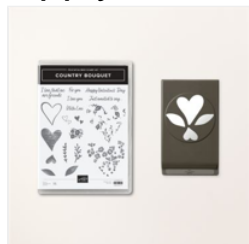

# Diy Valentines Sweet Treat Bag Topper

## Supply List

Angie Pyjas  
817-975-3141

[stampingwithmore@gmail.com](mailto:stampingwithmore@gmail.com)  
<http://www.stampingwithmore.com>

[Country Bouquet  
Bundle \(English\) -  
160383](#)

Price: \$37.75

[Share A Milkshake  
Photopolymer  
Stamp Set  
\(English\) - 160394](#)

Price: \$19.00

[Stitched Rectangle  
Dies - 148551](#)

Price: \$35.00

[Basic White 8-1/2"  
X 11" Cardstock -  
159276](#)

Price: \$13.00