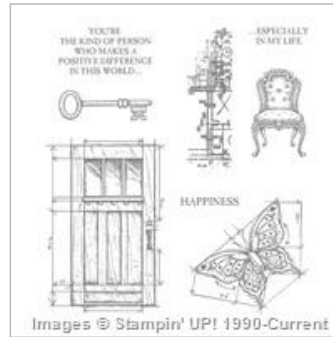

\$61.00

Graceful Garden  
Clear-Mount Stamp  
Set

143849

\$33.00

[Special Celebrations Clear-Mount Stamp Set](#)

Set  
143885  
\$57.00

[Beautiful You Clear-Mount Stamp Set](#)

143637  
\$49.00