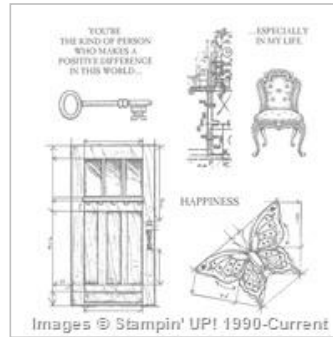

\$61.00

Graceful Garden
Clear-Mount Stamp
Set

143849

\$33.00

[Special Celebrations Clear-Mount Stamp Set](#)

Set
143885
\$57.00

[Beautiful You Clear-Mount Stamp Set](#)

143637
\$49.00