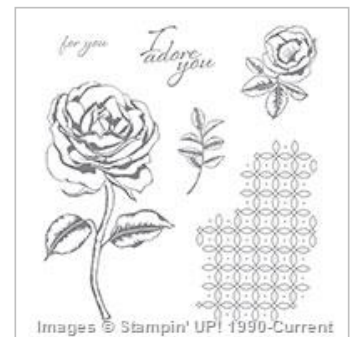

Graceful Garden
Clear-Mount Stamp
Set

143849

$33.00