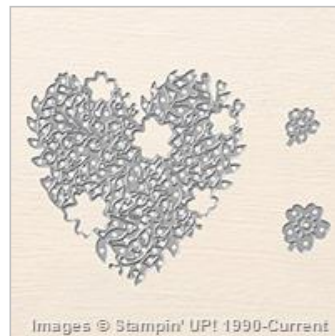

[In This World Clear-Mount Stamp Set](#)

142652
\$35.00

[Stitched Shapes Framelits Dies](#)

145372
\$50.00

[Lots Of Labels Framelits Dies](#)

138281
\$45.00

[Bloomin' Heart Thinlits Dies](#)

140621
\$41.00

[Night Of Navy Classic Stampin' Pad](#)

126970
\$11.50

[Eastern Gold Vinyl Stickers](#)

144150
\$12.25

Supply List

Angela Westland

bobby59@live.com.au

angetreasures.blogspot.com.au/

Pearl Basic Jewels

119247

\$8.75

Regals Enamel

Shapes

141681

\$15.75

Touches Of Nature