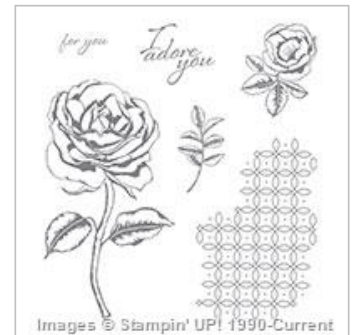

Graceful Garden
Clear-Mount Stamp
Set

143849

$33.00