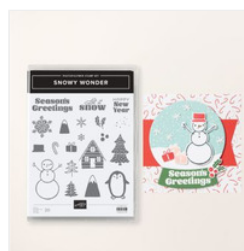

[Decorative Trees
Photopolymer
Stamp Set
\(English\) - 164275](#)

Price: £19.00

[Decorative Trees
Dies - 164084](#)

Price: £36.00

[Decorative Trees
Bundle \(English\) -
164085](#)

Price: £49.50

[Snowy Wonder
Photopolymer
Stamp Set
\(English\) - 164334](#)

Price: £10.25

[Blueberry Bushel
Classic Stampin'
Pad - 147138](#)

Price: £10.25

[Paper Trimmer -
152392](#)

Price: £27.00

[Simply Shammy -
147042](#)

Price: £8.50

[Stampin' Cut &
Emboss Machine -
149653](#)