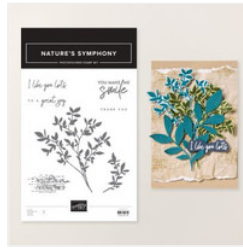

Supply List

Susan Jackson
3867170750

justpeachystamping@gmail.com
<https://justpeachystamping.com>

[Lovely Blossoms
12" X 12" \(30.5 X
30.5 Cm\) Designer
Series Paper -
167168](#)

Price: \$12.50

[Textured Notes
Dies - 165555](#)

Price: \$31.00

[Nature's
Symphony
Photopolymer
Stamp Set
\(English\) - 166919](#)

Price: \$19.00

[Cloud Cover 5/8"
\(1.6 Cm\) Textured
Ribbon - 167182](#)

Price: \$9.50

[Secret Sea 8-1/2"
X 11" Cardstock -
165624](#)