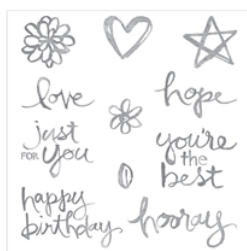

Supply List

Lynda Wilson

3193255544

lynda.sue.wilson2@gmail.com

lyndawilson.stampinup.net

[Watercolor Words
Photopolymer
Stamp Set -
138702](#)

Price: \$26.00

[Bermuda Bay 8-
1/2" X 11"
Cardstock -
131197](#)