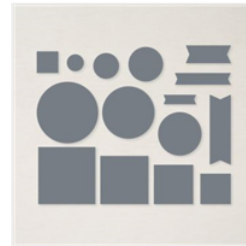

Price: \$54.00

[Jolly Delivery Photopolymer Stamp Set \(English\) - 169217](#)

Price: \$21.00

[Jolly Delivery Dies - 165844](#)

Price: \$39.00

[Stylish Shapes Dies - 159183](#)

Price: \$30.00

[North Pole Delivery 12" X 12" \(30.5 X 30.5 Cm\) Specialty Designer Series Paper - 165837](#)