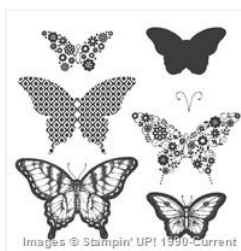

Supply List

Place Order
stampin_dj@gmail.com

[Watercolor Wash
Clear-Mount
Background Stamp
- 139538](#)

Price: \$15.00

[Feel Goods Clear-Mount Stamp Set -
129684](#)

Price: \$19.00

[Papillon Potpourri
Wood-Mount
Stamp Set -
132058](#)

Price: \$19.00

[Always Artichoke
8-1/2" X 11"
Cardstock -
105119](#)

Price: \$8.00

[Whisper White 8-
1/2" X 11"
Cardstock -
100730](#)

Price: \$9.75

[Elegant Eggplant
Classic Stampin'
Pad - 126969](#)

Price: \$6.50