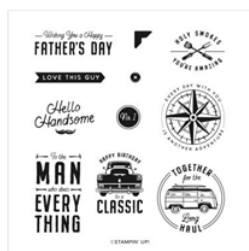

Supply List

Debbie Chronister
916-420-0562
stampdebcin@comcast.net
stampwithdeb.com

[Horse & Sleigh
Bundle \(English\) -
162126](#)

Price: \$52.00

[He's All That Cling
Stamp Set
\(English\) - 159071](#)

Price: \$22.00