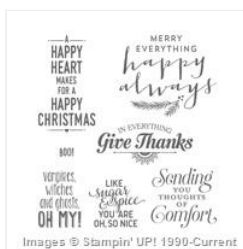

[Suite Seasons
Clear-Mount
Stamp Set -
142209](#)

Price: $20.00