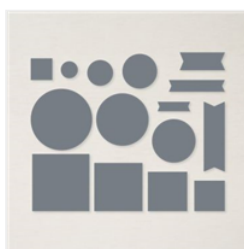

# Supply List

Tina Rappe  
6082899271

[tinarappe@gmail.com](mailto:tinarappe@gmail.com)  
[www.stampinstudio.com](http://www.stampinstudio.com)

[Leaves Of Holly  
Photopolymer  
Stamp Set  
\(English\) - 159601](#)

Price: \$22.00

[Stampin' Cut &  
Emboss Machine -  
149653](#)

Price: \$140.00

[Stylish Shapes  
Dies - 159183](#)

Price: \$30.00

[Fern 3D  
Embossing Folder  
- 158804](#)

Price: \$10.00

[Boughs Of Holly  
12" X 12" \(30.5 X  
30.5 Cm\) Designer  
Series Paper -  
159600](#)