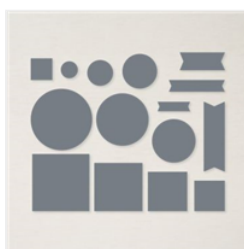

Supply List

Tina Rappe
6082899271

tinarappe@charter.net
www.stampinstudio.com

Leaves Of Holly
Photopolymer
Stamp Set
(English) - 159601

Sale: \$15.25

Price: \$22.00

Stampin' Cut &
Emboss Machine -
149653

Sale: \$117.00

Price: \$130.00

Stylish Shapes
Dies - 159183

Price: \$30.00

Fern 3D
Embossing Folder
- 158804

Price: \$10.00

Boughs Of Holly
12" X 12" (30.5 X
30.5 Cm) Designer
Series Paper -
159600

Price: \$12.00

Basic White 8-1/2"
X 11" Thick
Cardstock -
159229