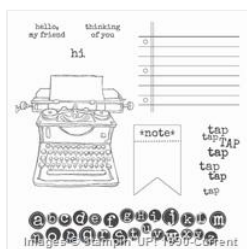

Supply List

Place Order
mariawillis@hotmail.com

[Tap Tap Tap Clear-Mount Stamp Set - 134204](#)

Price: \$19.00

[Tap Tap Tap Wood-Mount Stamp Set - 134201](#)

Price: \$27.00

[Basic Black 8-1/2" X 11" Cardstock - 121045](#)