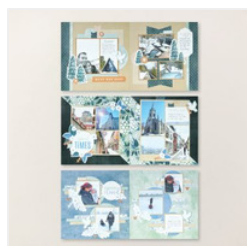

[Peaceful Garden Designer Series Paper & Sticker Sheet \(English\) - 167363](#)

Price: \$29.75

[Peaceful Garden Suite Collection \(English\) - 165932](#)

Price: \$159.25

[Peaceful Days Photopolymer Stamp Set \(English\) - 166801](#)

[Peace On Earth Bundle \(English\) - 165925](#)

Price: \$68.25

[Peaceful Days Scrapbooking Workshop Kit \(English\) - 166800](#)

Sale: \$56.70

Price: ~~\$63.00~~

[Misty Moonlight & Silver Edged 1/2" \(1.3 Cm\) Ribbon - 165931](#)