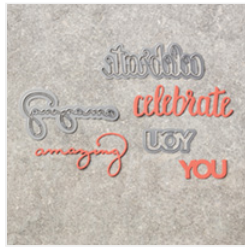

# Supply List

Place Order  
[earlandjenilee@shaw.ca](mailto:earlandjenilee@shaw.ca)

[Painted With Love  
Specialty Designer  
Series Paper -  
145580](#)

Price: \$17.00

[Celebrate You  
Thinlit Dies -  
146840](#)