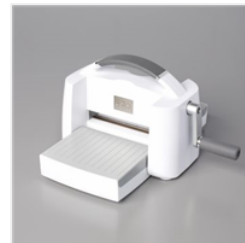

Price: \$14.00

[Shaded Spruce Classic Stampin' Pad - 147088](#)

Price: \$11.00

[Crumb Cake 8-1/2" X 11" Cardstock - 120953](#)

Price: \$14.00

[Crumb Cake Classic Stampin' Pad - 147116](#)

Price: \$11.00

[Stampin' Cut & Emboss Machine - 149653](#)