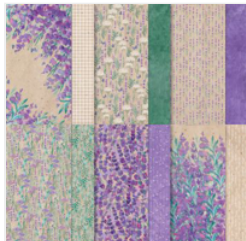

Perennial Double Pocket Stamp It Gifts

Tami White

tami@stampwithtami.com

www.stampwithtami.com

Supply List

[Perennial Lavender 12" X 12" \(30.5 X 30.5 Cm\) Designer Series Paper - 162593](#)

Price: \$12.50

[Bone Folder - 102300](#)

Price: \$8.00

[Gorgeous Grape 8-1/2" X 11" Cardstock - 146987](#)

Price: \$14.00

[Basic White 8-1/2" X 11" Cardstock - 166780](#)

Price: \$14.00

[Silver & White 1/2" \(1.3 Cm\) Sheer Ribbon - 162149](#)

Price: \$9.00