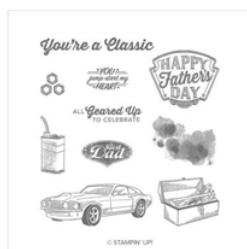

[Geared Up Garage Cling Stamp Set - 148590](#)

Price: $21.00