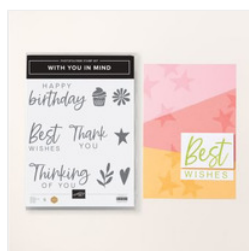

With you in mind 5/9

Supply List

Lynda Wilson
3193255544

lynda.sue.wilson2@gmail.com
lyndawilson.stampinup.net

[With You In Mind
Photopolymer
Stamp Set
\(English\) - 164747](#)

Price: \$20.00

[Basic White 12" X
12" \(30.5 X 30.5
Cm\) Thick
Cardstock -
166782](#)