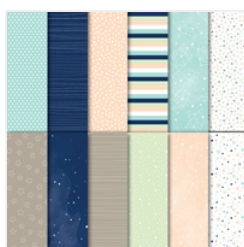

[Twinkle Twinkle
Designer Series
Paper - 146284](#)

Price: 13,25 €