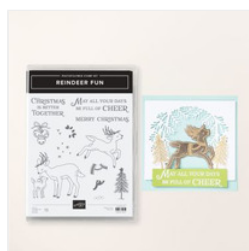

# Supply List

Place Order  
[mo.rootes@polesapart.org](mailto:mo.rootes@polesapart.org)

[Yuletide Village  
Photopolymer  
Stamp Set -  
164310](#)

Price: £18.00

[Reindeer Fun  
Photopolymer  
Stamp Set  
\(English\) - 164167](#)

Price: £19.00

[Basic White A4  
Cardstock -  
159228](#)

Price: £13.00

[Petal Pink A4  
Cardstock -  
147009](#)

Price: £14.00

[Pebbled Path A4  
Cardstock -  
161731](#)

Price: £10.75

[Pebbled Path  
Classic Stampin'  
Pad - 161648](#)

Price: £8.50

[Petal Pink  
Stampin' Blends  
Combo Pack -  
154893](#)

Price: £11.25

[Lemon Lolly  
Stampin' Blends  
Combo Pack -  
161673](#)

Price: £11.25

[Cherry Cobbler  
Stampin' Blends  
Combo Pack -  
154880](#)