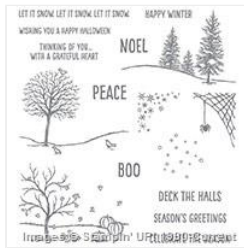

Supply List

Josee Smuck

josee@stampinjo.com
www.stampinjo.com/store

[Whisper White 8-1/2" X 11" Thick Cardstock - 140272](#)

Price: \$11.25

[Happy Scenes Photopolymer Stamp Set - 139821](#)

Price: \$26.00

[Hearth & Home Thinlits Dies - 139666](#)