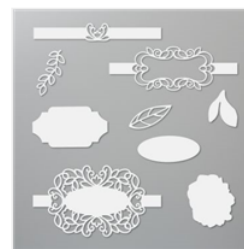

[Detailed Bands Dies - 149549](#)

Price: $38.00