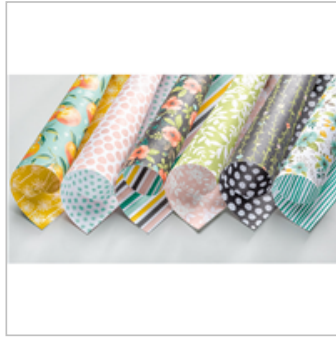

Whisper White 8-1/2" X 11" Thick Cardstock

140272
\$10.50

Whole Lot Of Lovely Designer Series Paper

144110
\$14.50

Tuxedo Black Memento Ink Pad

132708
\$8.25

Daffodil Delight Stampin' Blends Markers Combo Pack