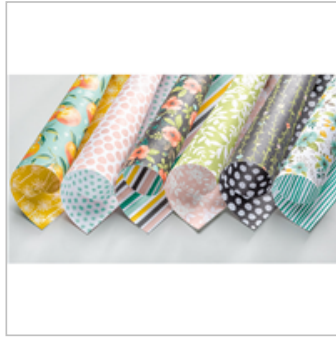

Whisper White 8-1/2" X 11" Thick Cardstock

140272  
\$10.50

Whole Lot Of Lovely Designer Series Paper

144110  
\$14.50

Tuxedo Black Memento Ink Pad

132708  
\$8.25

Daffodil Delight Stampin' Blends Markers Combo Pack