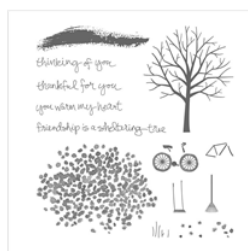

Supply List

Place Order
thepalmersangela@gmail.com

[Sheltering Tree
Photopolymer
Stamp Set -
137163](#)

Price: \$52.00

[Tin Of Cards
Photopolymer
Stamp Set -
138946](#)

Price: \$36.00

[Decorative Label
Punch - 120907](#)