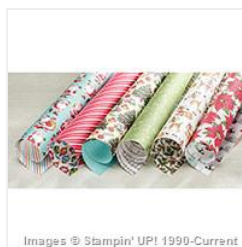

[Home For Christmas Designer Series Paper - 139592](#)

Price: $11.00