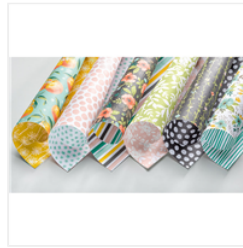

[Whole Lot Of
Lovely Designer
Series Paper -
144110](#)

Price: $11.00