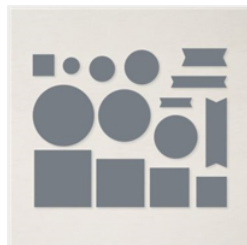

Price: \$12.00

[Night Of Navy 8-
1/2" X 11"
Cardstock -
100867](#)

Price: \$14.00

[Petal Pink 8-1/2" X
11" Cardstock -
146985](#)

Price: \$14.00

[Basic White 8-1/2"
X 11" Cardstock -
159276](#)

Price: \$13.00

[Night Of Navy
Classic Stampin'
Pad - 147110](#)

Price: \$11.00

[Stylish Shapes
Dies - 159183](#)

Price: \$30.00

[Enamel Dot
Essentials -
160751](#)

Price: \$8.00