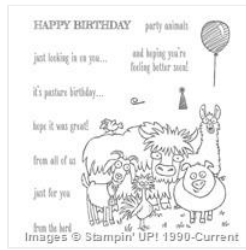

Supply List

Lorri Heiling
lorriheiling@gmail.com
confessionsofastampingaddict.com

[From The Herd
Clear Stamp Set -
138834](#)

Price: \$17.95

[From The Herd
Photopolymer
Stamp Set -
137162](#)

Price: \$15.95

[From The Herd
Wood Stamp Set -
138831](#)

Price: \$24.95

[Real Red 8-1/2" X
11" Cardstock -
102482](#)

Price: \$11.50

[Smoky Slate 8-1/2"
X 11" Cardstock -
131202](#)

Price: \$11.50

[Whisper White 8-
1/2" X 11"
Cardstock -
100730](#)