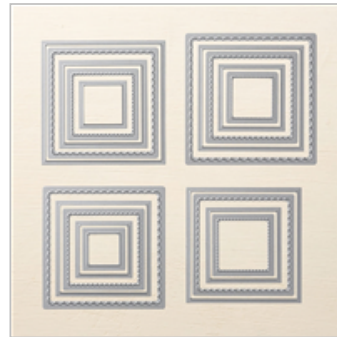

Supply List

Julie Kettlewell

julie.kettlewell@ntlworld.com

www.juliekettlewell.stampinup.net

[Beautiful You Clear-Mount Stamp Set](#)

143637

£25.00

[Layering Squares Framelits Dies](#)

141708

£32.00

[Stitched Shapes Framelits Dies](#)

145372

£27.00

[2016-2018 In Color Designer Series Paper Stack](#)

[Paper Stack](#)

141408