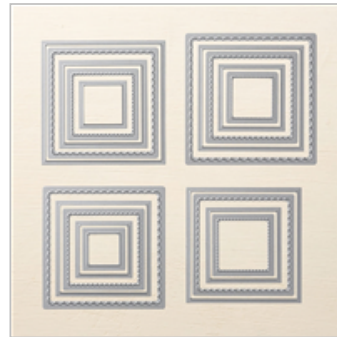

Supply List

Julie Kettlewell

julie.kettlewell@ntlworld.com

www.juliekettlewell.stampinup.net

[Beautiful You Clear-Mount Stamp Set](#)

143637

£25.00

[Layering Squares Framelits Dies](#)

141708

£32.00

[Stitched Shapes Framelits Dies](#)

145372

£27.00

[2016-2018 In Color Designer Series Paper Stack](#)

141408

£20.00