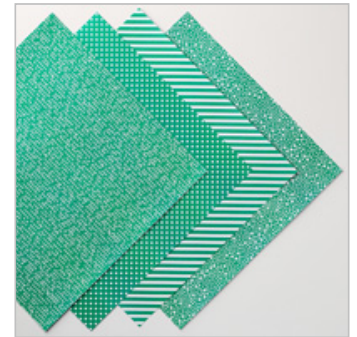

141708

£32.00

[Stitched Shapes Framelits Dies](#)

145372

£27.00

[2016-2018 In Color Designer Series Paper Stack](#)

[Paper Stack](#)

141408

£20.00

[Emerald Envy 3/8" \(1 Cm\) Ruched Ribbon](#)

141425

£7.25

[Aqua Painters](#)

103954

£15.50

[Emerald Envy Classic Stampin' Pad](#)