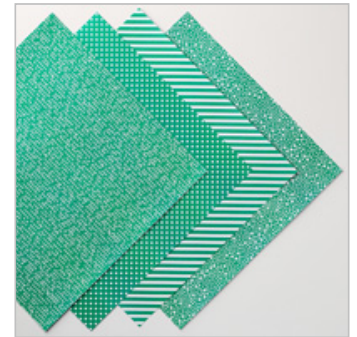

141708

£32.00

[Stitched Shapes Framelits Dies](#)

145372

£27.00

[2016-2018 In Color Designer Series Paper Stack](#)

141408

£20.00

[Emerald Envy 3/8" \(1 Cm\) Ruched Ribbon](#)

141425

£7.25

[Aqua Painters](#)

103954

£15.50

[Emerald Envy Classic Stampin' Pad](#)

141396