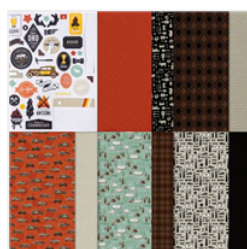

He's The Man Easel Card

Supply List

Patti Dolan

patti@pspapercrafts.com

www.pspapercrafts.com

[He's All That Bundle \(English\) - 159079](#)

Price: \$45.00

[He's The Man 12" X 12" \(30.5 X 30.5 Cm\) Specialty Designer Series Paper - 159068](#)

Price: \$15.00

[Sahara Sand 8-1/2" X 11" Cardstock - 121043](#)

Price: \$9.25

[Basic White 8-1/2" X 11" Cardstock - 159276](#)

Price: \$13.00

[Tuxedo Black Memento Ink Pad - 132708](#)

Price: \$8.00

[Brushed Metallic Adhesive Backed Dots - 156506](#)