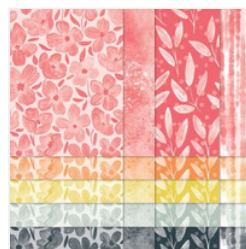

Supply List

Tammy Civello
(707) 365-6153
tammy@cardsbytlc.com
www.cardsbytlc.com

[Gallery Blooms
Photopolymer
Stamp Set -
165211](#)

Price: \$19.00

[Mixed Labels Cling
Stamp Set
\(English\) - 164643](#)

Price: \$23.00

[Stylish Shapes
Dies - 159183](#)

Price: \$30.00

[2025-2027 In
Color™ 6" X 6"
\(15.2 X 15.2 Cm\)
Designer Series
Paper - 165300](#)

Price: \$12.50

[Basic White 8-1/2"
X 11" Thick
Cardstock -
159229](#)

Price: \$17.00