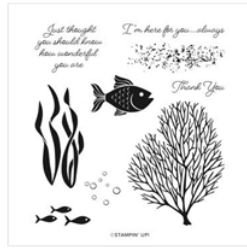

Supply List

Jennifer Michalski

3202663003

stampingserenity@gmail.com

<http://stampingserenity.blogspot.com/>

[Encircled In
Beauty Dies -
155546](#)

Price: \$34.00

[Seascape Cling
Stamp Set -
155009](#)

Price: \$23.00

[Layering Circles
Dies - 151770](#)

Price: \$35.00

[Soft Succulent 8-
1/2" X 11"
Cardstock -
155776](#)

Price: \$9.25

[Basic White 8-1/2"
X 11" Cardstock -
159276](#)

Price: \$13.00

[Bark 3D
Embossing Folder
- 155431](#)