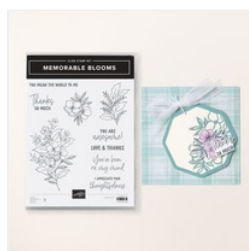

Supply List

Patti Dolan

patti@pspapercrafts.com

www.pspapercrafts.com

[Memorable Blooms Cling Stamp Set \(English\) - 164816](#)

Price: \$26.00

[Perennial Lavender 12" X 12" \(30.5 X 30.5 Cm\) Designer Series Paper - 162593](#)

Price: \$12.50

[Gorgeous Grape 8-1/2" X 11" Cardstock - 146987](#)

Price: \$14.00

[Basic White 8-1/2" X 11" Cardstock - 159276](#)

Price: \$13.00

[Exposed Brick 3D Embossing Folder - 161600](#)

Price: \$11.00

[Stylish Shapes Dies - 159183](#)

Price: \$30.00

[Gorgeous Grape Classic Stampin' Pad - 147099](#)

Price: \$11.00

[Pretty Peacock Classic Stampin' Pad - 150083](#)

Price: \$11.00

[Sale-A-Bration Brushed Brass Butterflies - 168091](#)