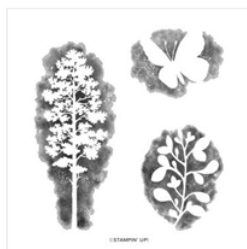

22.12.30 amazing silhouettes

Supply List

Judith Patterson

judith@judithpatterson.net

www.judithpatterson.net

[Amazing Silhouettes Cling Stamp Set - 157814](#)

Price: \$22.00

[Shaded Summer Cling Stamp Set - 155783](#)

Price: \$23.00

[Hues Of Happiness 12" X 12" \(30.5 X 30.5 Cm\) Designer Series Paper - 158822](#)

Price: \$12.00

[Basic White 8-1/2" X 11" Thick Cardstock - 159229](#)

Price: \$17.00

[Basic White 8-1/2" X 11" Cardstock - 159276](#)