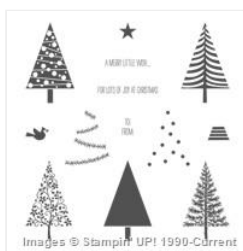

# Supply List

Place Order  
[inkedx2@gmail.com](mailto:inkedx2@gmail.com)

[Your Presents  
Wood-Mount  
Stamp Set -  
139803](#)

Price: \$27.00

[Your Presents  
Clear-Mount  
Stamp Set -  
139806](#)

Price: \$19.00

[Festival Of Trees  
Photopolymer  
Stamp Set -  
135059](#)

Price: \$16.00

[Real Red 8-1/2" X  
11" Cardstock -  
102482](#)

Price: \$14.00

[Whisper White 8-  
1/2" X 11"  
Cardstock -  
100730](#)

Price: \$9.75